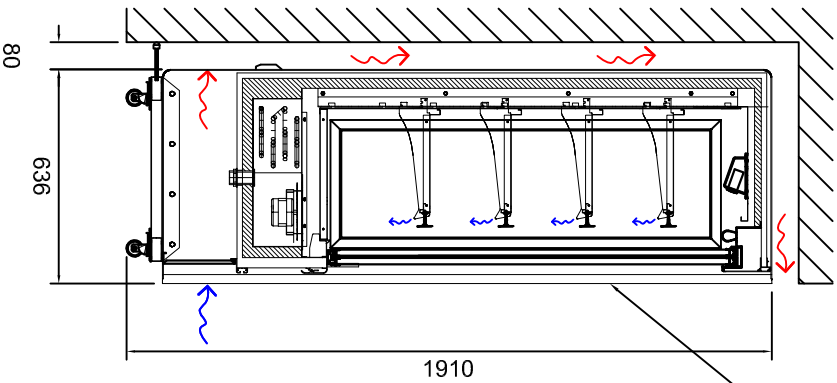

Side Elevation (Ventilation Space)

Side Elevation (Shelving Heights)

Front Elevation

Multideck requires a minimum ventilation void of 80mm behind and above unit for heat to escape.

Electrical supply: 1 Phase
13amp UK standard plug top.

Overall external dimensions - 960mm wide x 650mm deep x 1910mm high.
Weight 207kg (standard packaging).

Maximum operating ambient temperature +25 deg.c.
(climate class 3).

Manufacturing dimensional tolerance +/- 3mm.