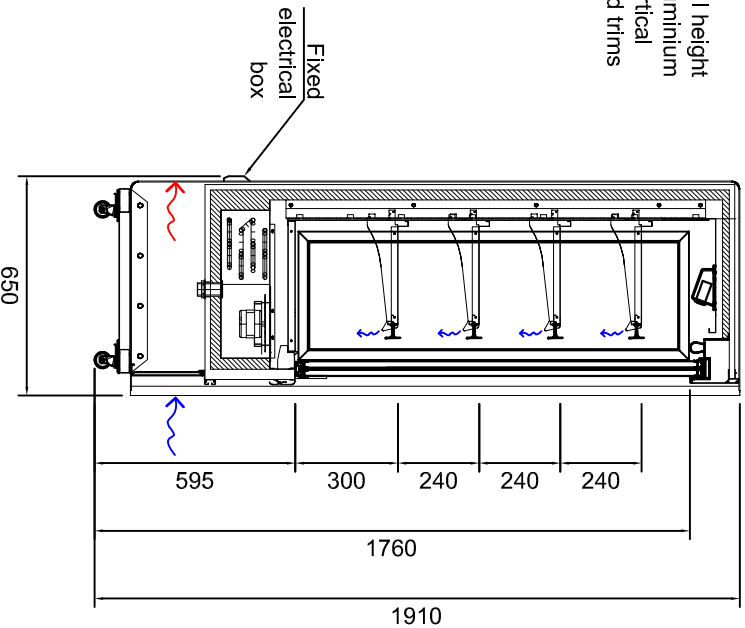

Side Elevation (Ventilation Space)

Side Elevation (Shelving Heights)

Front Elevation

Multideck requires a minimum ventilation void of 80mm behind and above unit for heat to escape.

Electrical supply: 1 Phase
13amp UK standard plug top.

Overall external dimensions - 960mm wide x 650mm deep x 1910mm high.
Weight 207kg (standard packaging).

Maximum operating ambient temperature +25 deg.c.
(climate class 3).

Manufacturing dimensional tolerance +/- 3mm.