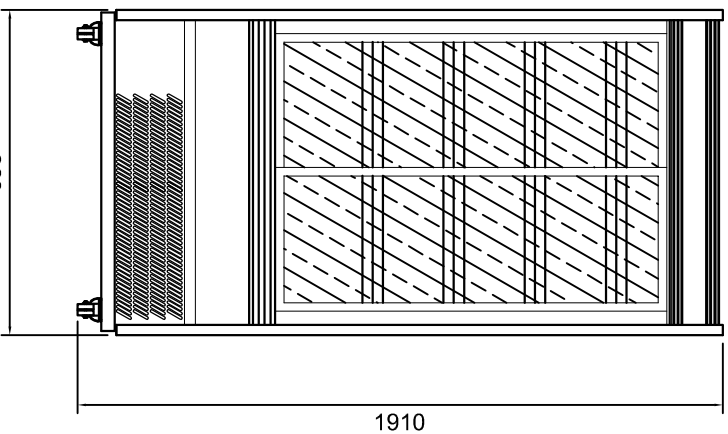

Side Elevation (Ventilation Space)

Side Elevation (Shelving Heights)

Front Elevation

Multideck requires a minimum ventilation void of 80mm behind and above unit for heat to escape.

Electrical supply: 1 Phase
13amp UK standard plug top.

Overall external dimensions - 960mm wide x 650mm deep x 1910mm high.
Weight 207kg (standard packaging).

Maximum operating ambient temperature +25 deg.c.
(climate class 3).

Manufacturing dimensional tolerance +/- 3mm.